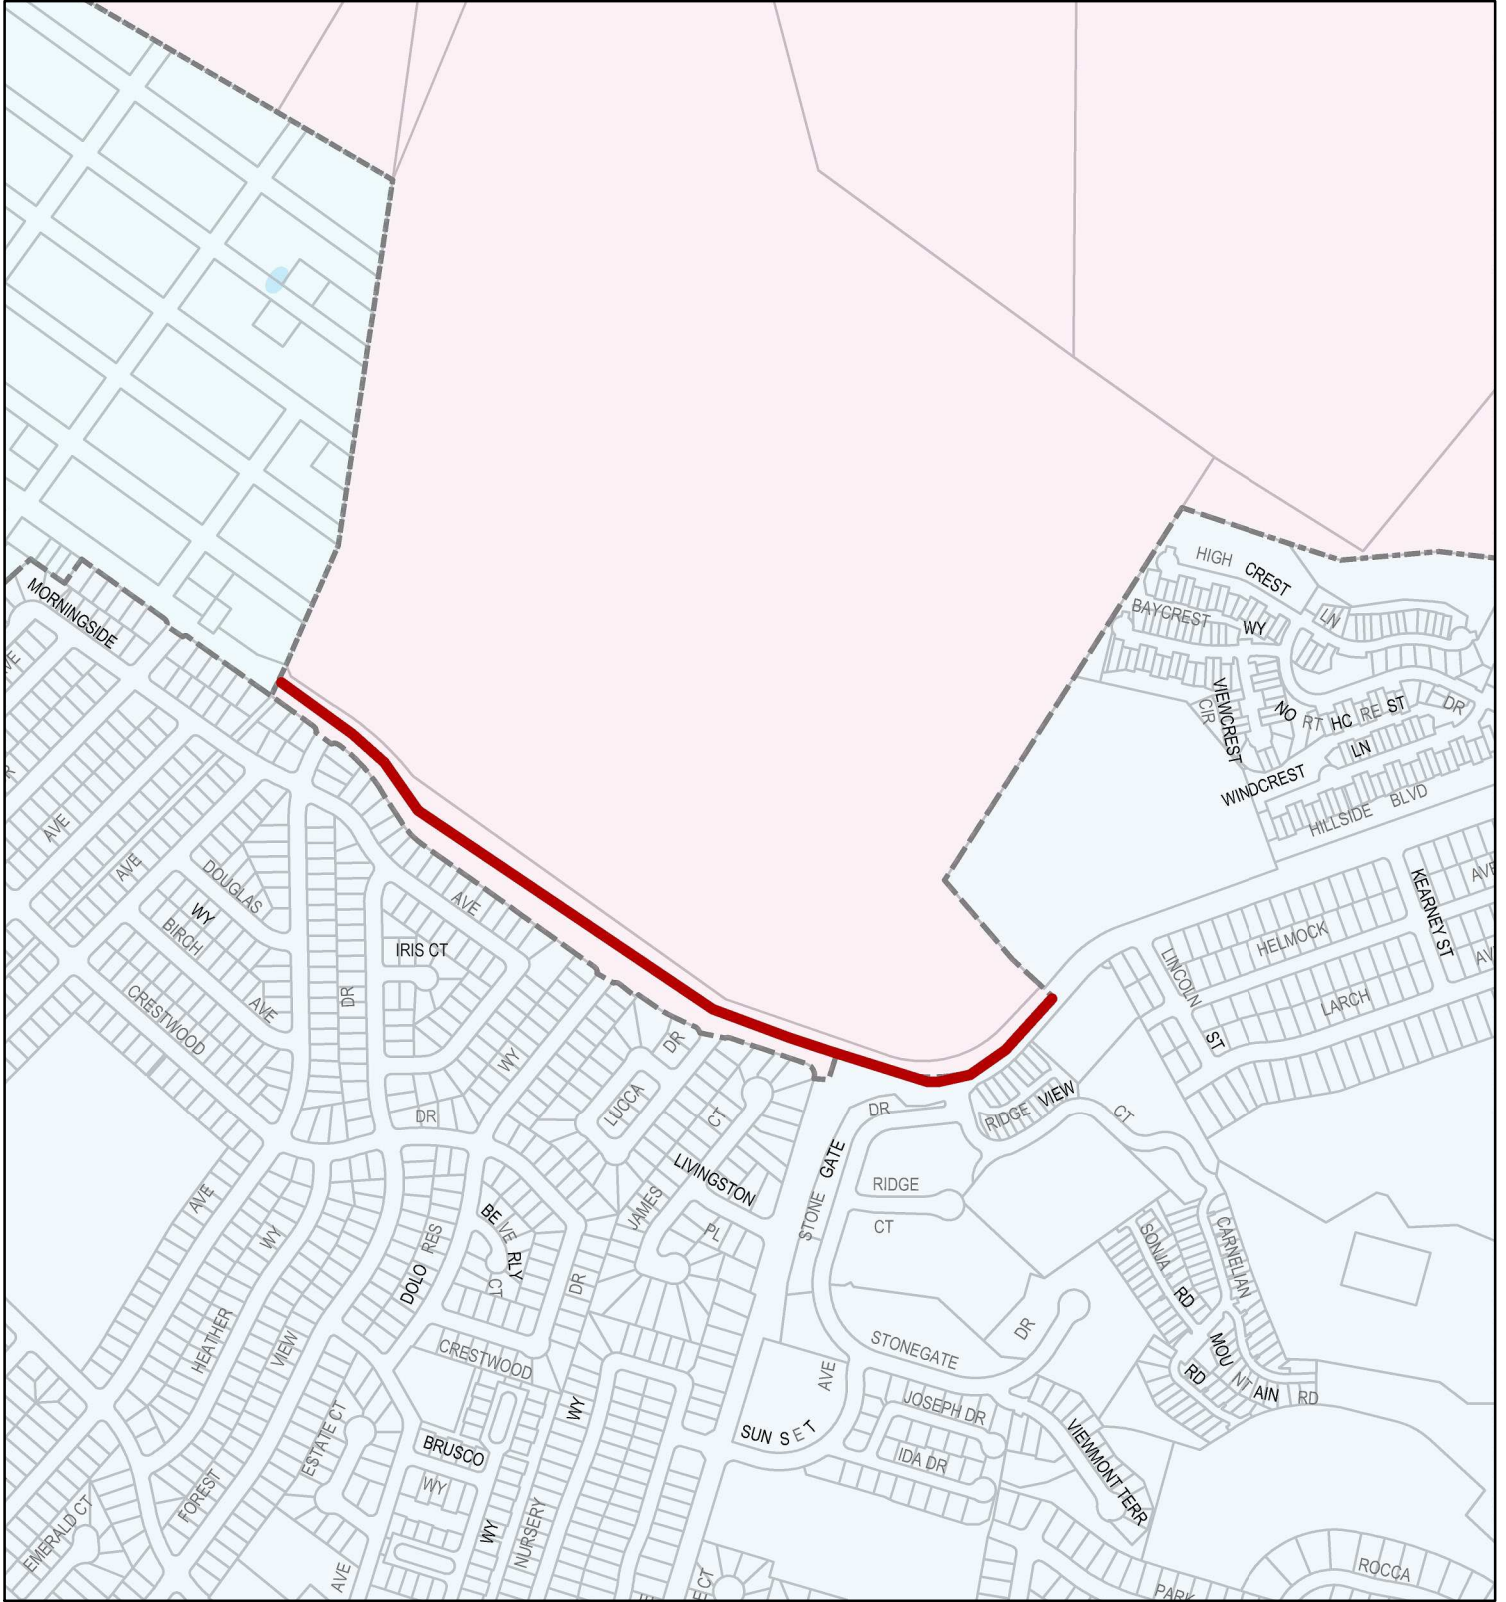

# Hillside and Chestnut Street Sweeping Routes

## Legend

Street\_Sweeping\_Routes

Hillside & Chestnut - 1st & 3rd Week - Monday