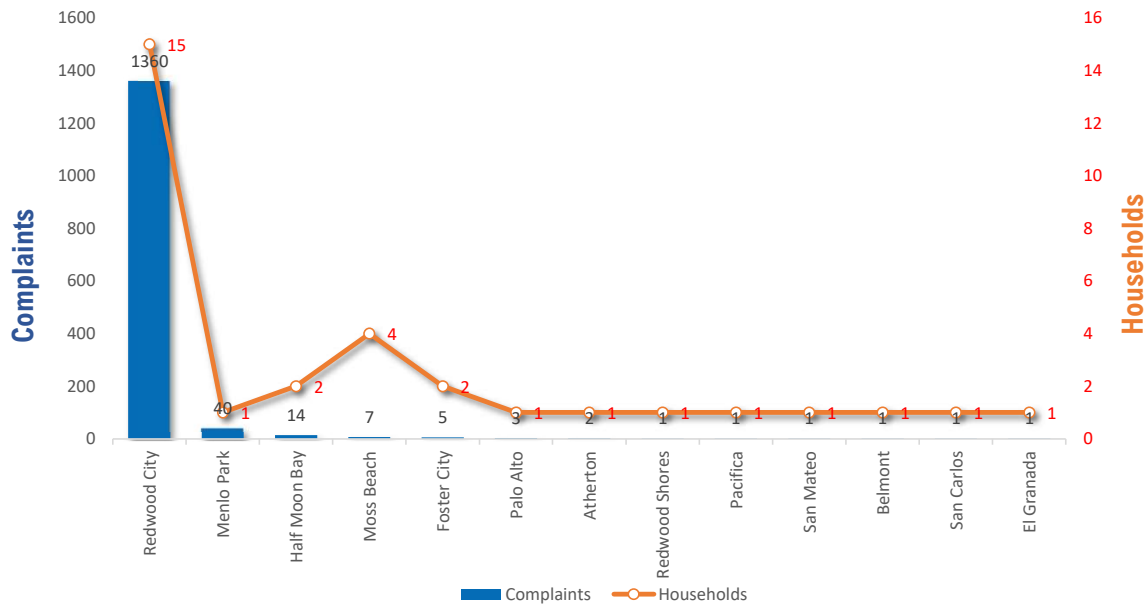

SAN MATEO COUNTY AIRPORTS

COMPLAINT REPORT

JUL - SEP 2023

3-Month Totals & Trends

32

Households

1,437

Comments

4,405

YTD

CITY	COMPLAINTS	HOUSEHOLDS	COMPLAINTS/ HOUSEHOLD
Redwood City	1,360	15	90.7
Menlo Park	40	1	40.0
Half Moon Bay	14	2	7.0
Moss Beach	7	4	1.8
Foster City	5	2	2.5
Palo Alto	3	1	3.0
Atherton	2	1	2.0
San Mateo	1	1	1.0
Belmont	1	1	1.0
El Granada	1	1	1.0
Pacifica	1	1	1.0
Redwood Shores	1	1	1.0
San Carlos	1	1	1.0
Totals	1,437	32	44.9