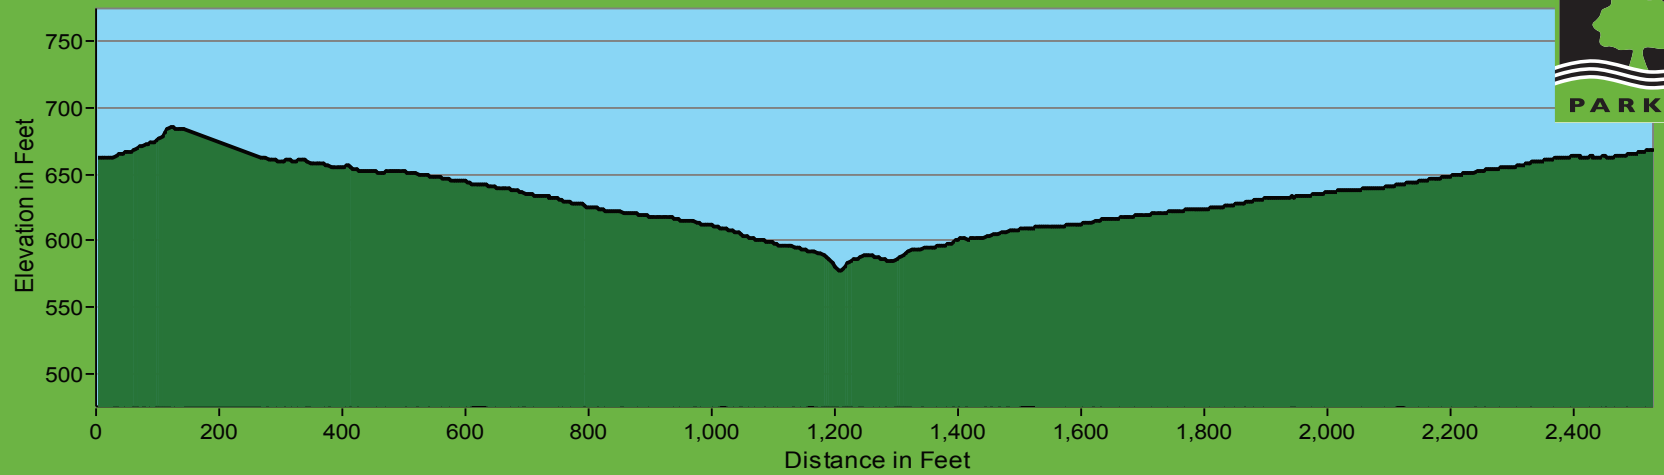

San Bruno Mountain - Lower Bog Trail

108 Foot Elevation Change / Profile Begins at Old Gaudalupe Trail and ends at Upper Bog Trail