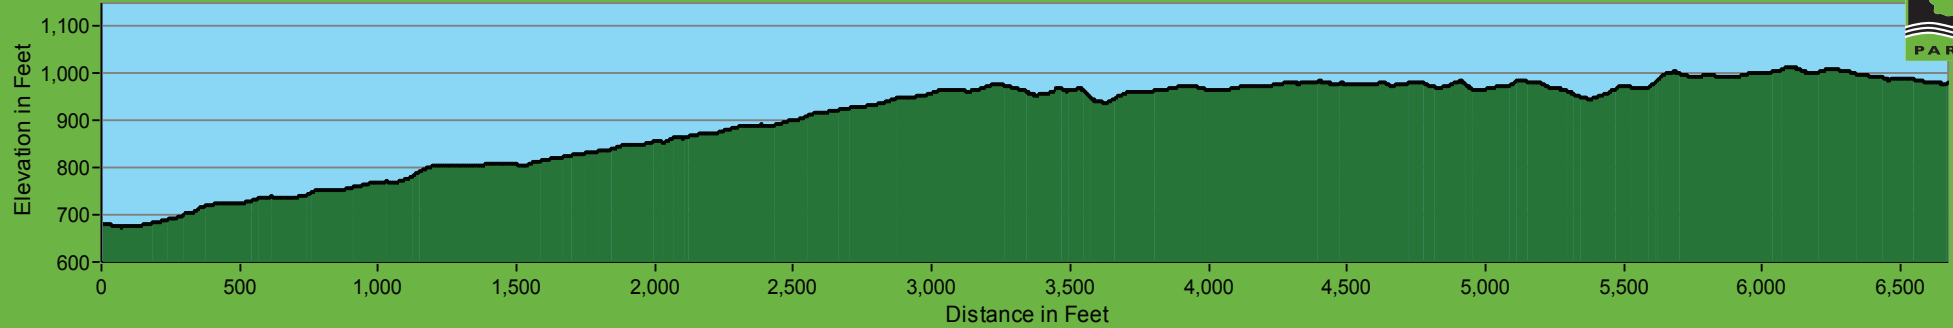

Pescadero Creek County Park / Bear Ridge Trail Profile

340 Foot Elevation Change / Begins at Brook Loop Trail and ends at Pomponio Trail